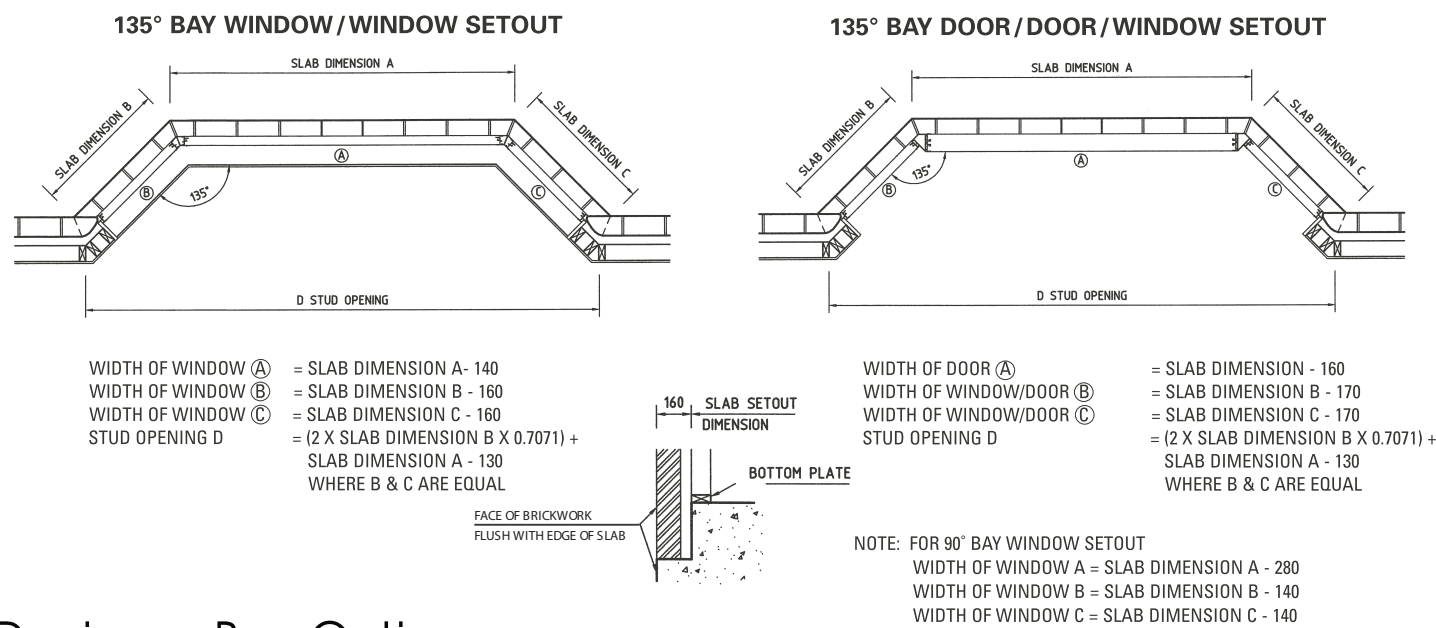

Bay Windows

Designer Bar Options

All windows and doors are available with designer bars provided as depicted below.