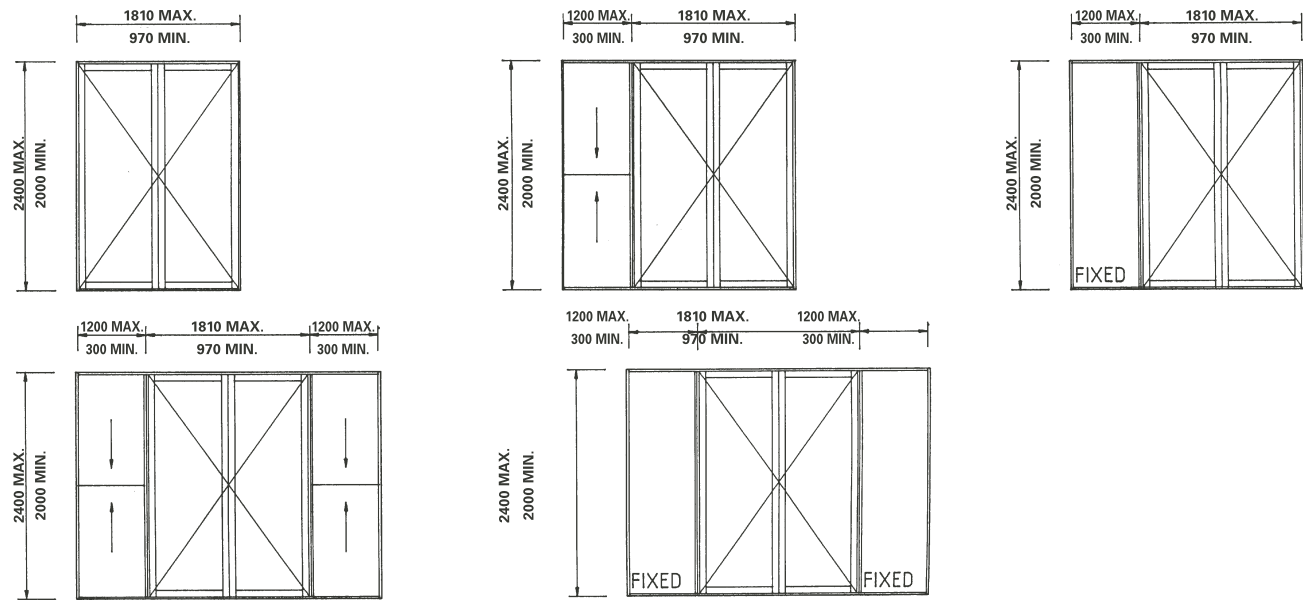

Entry & French Door Design Options

- Standard door height 2100mm.
- Sidelites 300 to 1200mm
- Single door options available upon application
- Standard 2 lite door widths 970, 1210, 1450, 1810.
- All doors to be supplied with sills and shall be inward opening only unless specified otherwise.
- 300mm Highlites available.

S - Sliding Panel F - Fixed Panel
 Viewed from exterior

FSSF Windows are available in sizes 1810 in width and larger.
 Standard 1500 HIGH Windows are Available.

Codes: SF (Sliding-Fixed) windows illustrated above can be reversed and supplied as FS (Fixed-Sliding) if required.
Note: Clearly nominate code numbers when specifying and /or ordering.
 The letter(s) at the beginning of the code indicates the window type, e.g. SF0606 indicates Sliding-Fixed type window.
 The first two numbers indicate the approximate height, e.g. SF0606 indicates nominal 600mm high.
 The last two numbers indicate the approximate width, e.g. SF0606 indicates nominal 610 mm wide.
 The letter T at the end of the code (not on all windows) indicates transom, e.g. SF2006T, T=Transom.