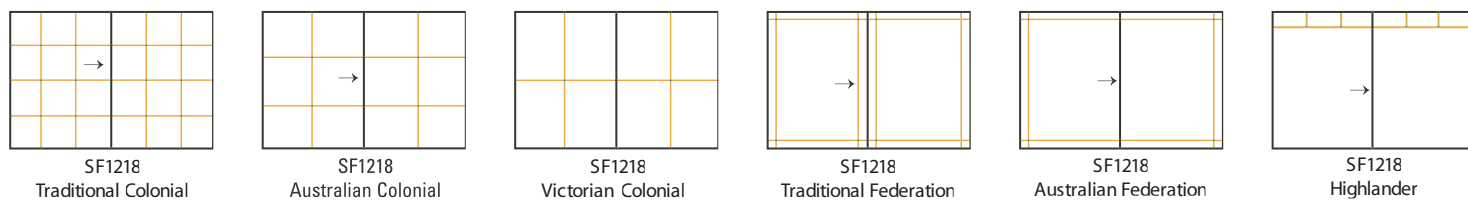

Designer bar options available for double hung, awning, fixed lite windows, sliding windows and french doors.

CapeView

windows & doors

Sliding Window standard size range

T: 03 5672 4890 F: 03 5672 1157
Cape Paterson Road, Wonthaggi, Vic, 3995

STUD OPENING SIZE	664	784	944	1024	1264	1504	1864	2104	2464	2704	3064
with reveal	610	730	890	970	1210	1450	1810	2050	2410	2650	3010
649	SF0606	SF0607	SF0609	SF0610	SF0612	SF0615	SF0618	SF0621	SFS0624	SFS0627	SFS0630
907	SF0906	SF0907	SF0909	SF0910	SF0912	SF0915	SF0918	SF0921	SFS0924	SFS0927	SFS0930
1078	SF1006	SF1007	SF1009	SF1010	SF1012	SF1015	SF1018	SF1021	SFS1024	SFS1027	SFS1030
1249	SF1207	SF1209	SF1210	SF1212	SF1215	SF1218	SF1221	SFS1224	SFS1227	SFS1230	
1421	SF1407	SF1409	SF1410	SF1412	SF1415	SF1418	SF1421	SFS1424	SFS1427	SFS1430	
1935	SF1907T	SF1909T	SF1910T	SF1912T	SF1915T	SF1918T	SF1921T	SFS1924T	SFS1927T	SFS1930T	
2107	SF2107T	SF2109T	SF2110T	SF2112T	SF2115T	SF2118T	SF2121T	SFS2124T	SFS2127T	SFS2130T	

S - Sliding Panel   F - Fixed Panel
Viewed from exterior

FSSF Windows are available in sizes 1810 in width and larger.
Standard 1500 HIGH Windows are Available.

Codes: SF (Sliding-Fixed) windows illustrated above can be reversed and supplied as FS (Fixed-Sliding) if required.
Note: Clearly nominate code numbers when specifying and /or ordering.
The letter(s) at the beginning of the code indicates the window type, e.g. SF0606 indicates Sliding-Fixed type window.
The first two numbers indicate the approximate height, e.g. SF0606 indicates nominal 600mm high.
The last two numbers indicate the approximate width, e.g. SF0606 indicates nominal 610 mm wide.
The letter T at the end of the code (not on all windows) indicates transom, e.g. SF2006T, T=Transom.

Non standard frame sizes are available on request.

All measurements are in millimetres and are coded for ordering purposes.

Height is always given first - window sizes are finished window sizes and do not include building-in fin.
When ordering please state left or right hand opening as viewed from the exterior of building.